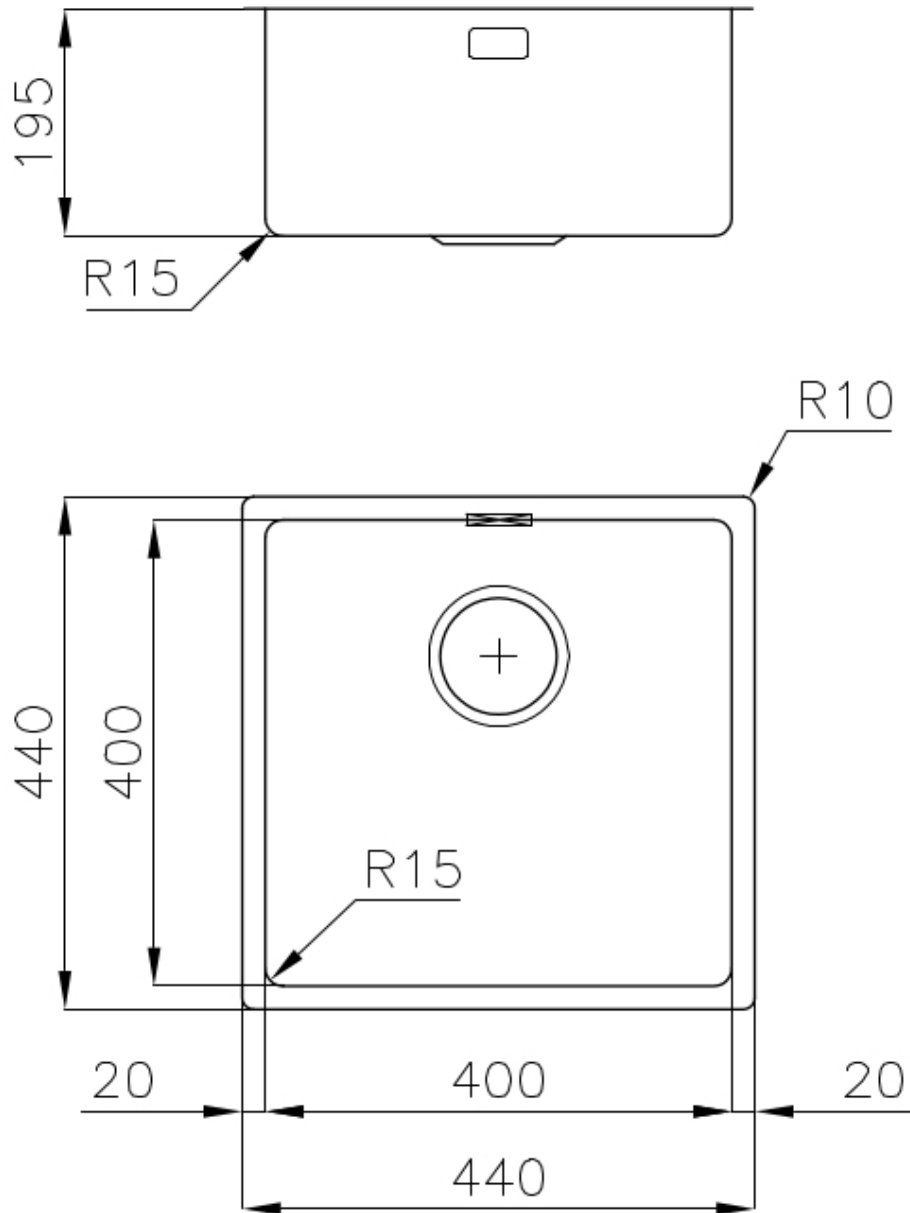

---

Texture Foster brushed

---

Base 45 cm

---

Dimensions 440x440 mm

---

Standard fittings Fixing hooks, gasket, drain, overflow and siphon, boxed packing

---

Bowl dimension 400 x 400 mm

---

Number of bowls 1 bowl

---

Waste fitting 3,5" drain

---

## TECHNICAL DATA

Cut out size  
Dimensioni per foratura top