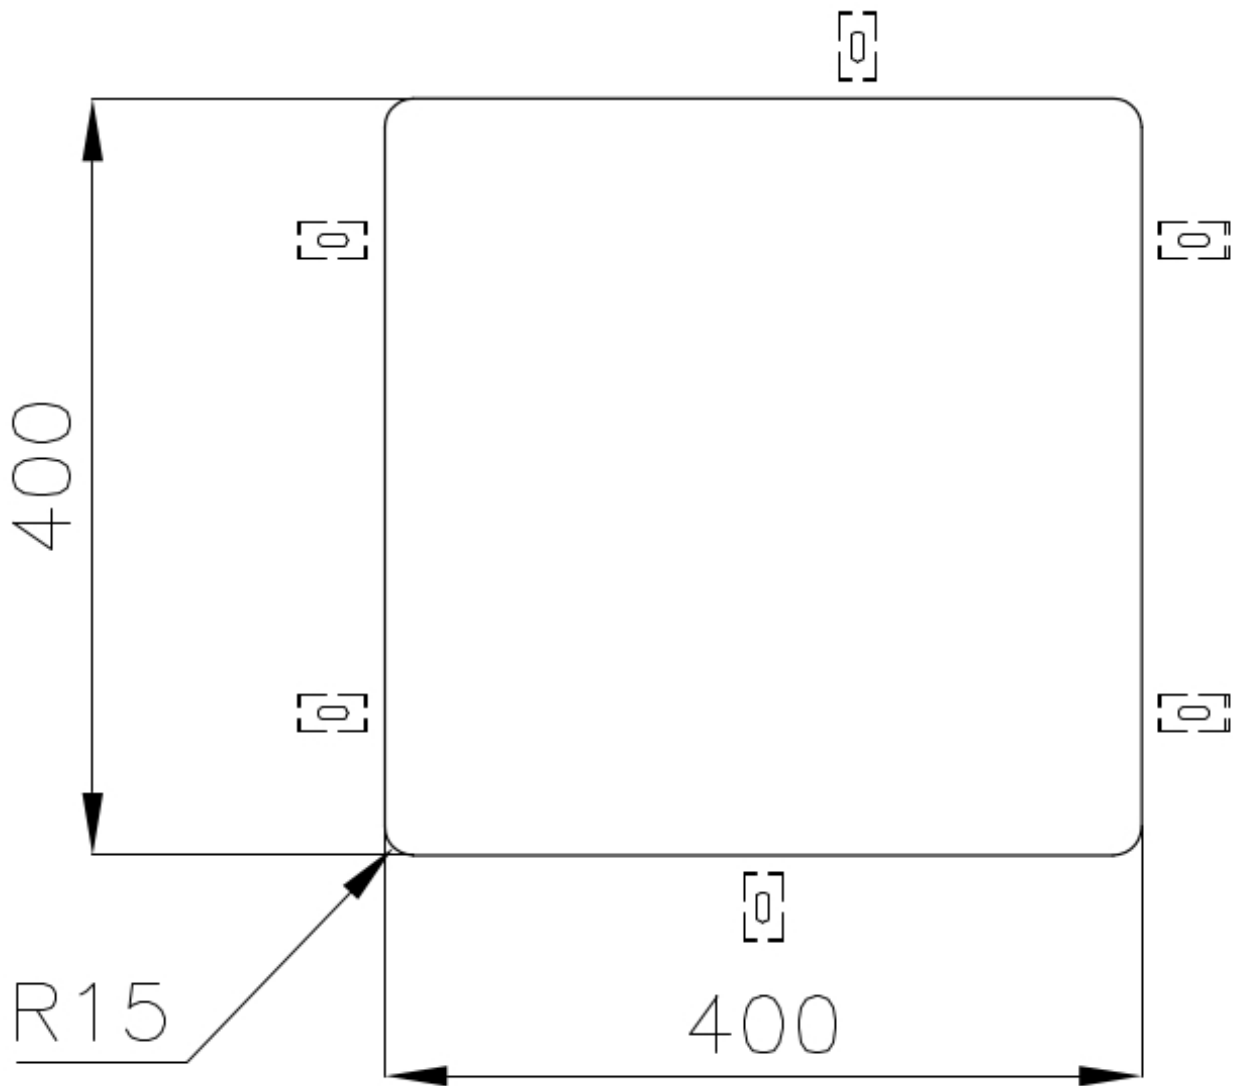

---

Bowl dimension 400 x 400 mm

---

Number of bowls 1 bowl

---

Waste fitting 3,5" drain

---

---

**High thickness** 1mm thick steel. A significant thickness, which guarantees the maximum sturdiness and durability.

---

**Perimetral overflow** The overflow is always a security on the Foster sinks that prevents the overflow of water in case of oversights. The perimeter drain solution improves aesthetics thanks to its square and essential shape.

## TECHNICAL DATA

Cut out size  
Dimensioni per foratura top